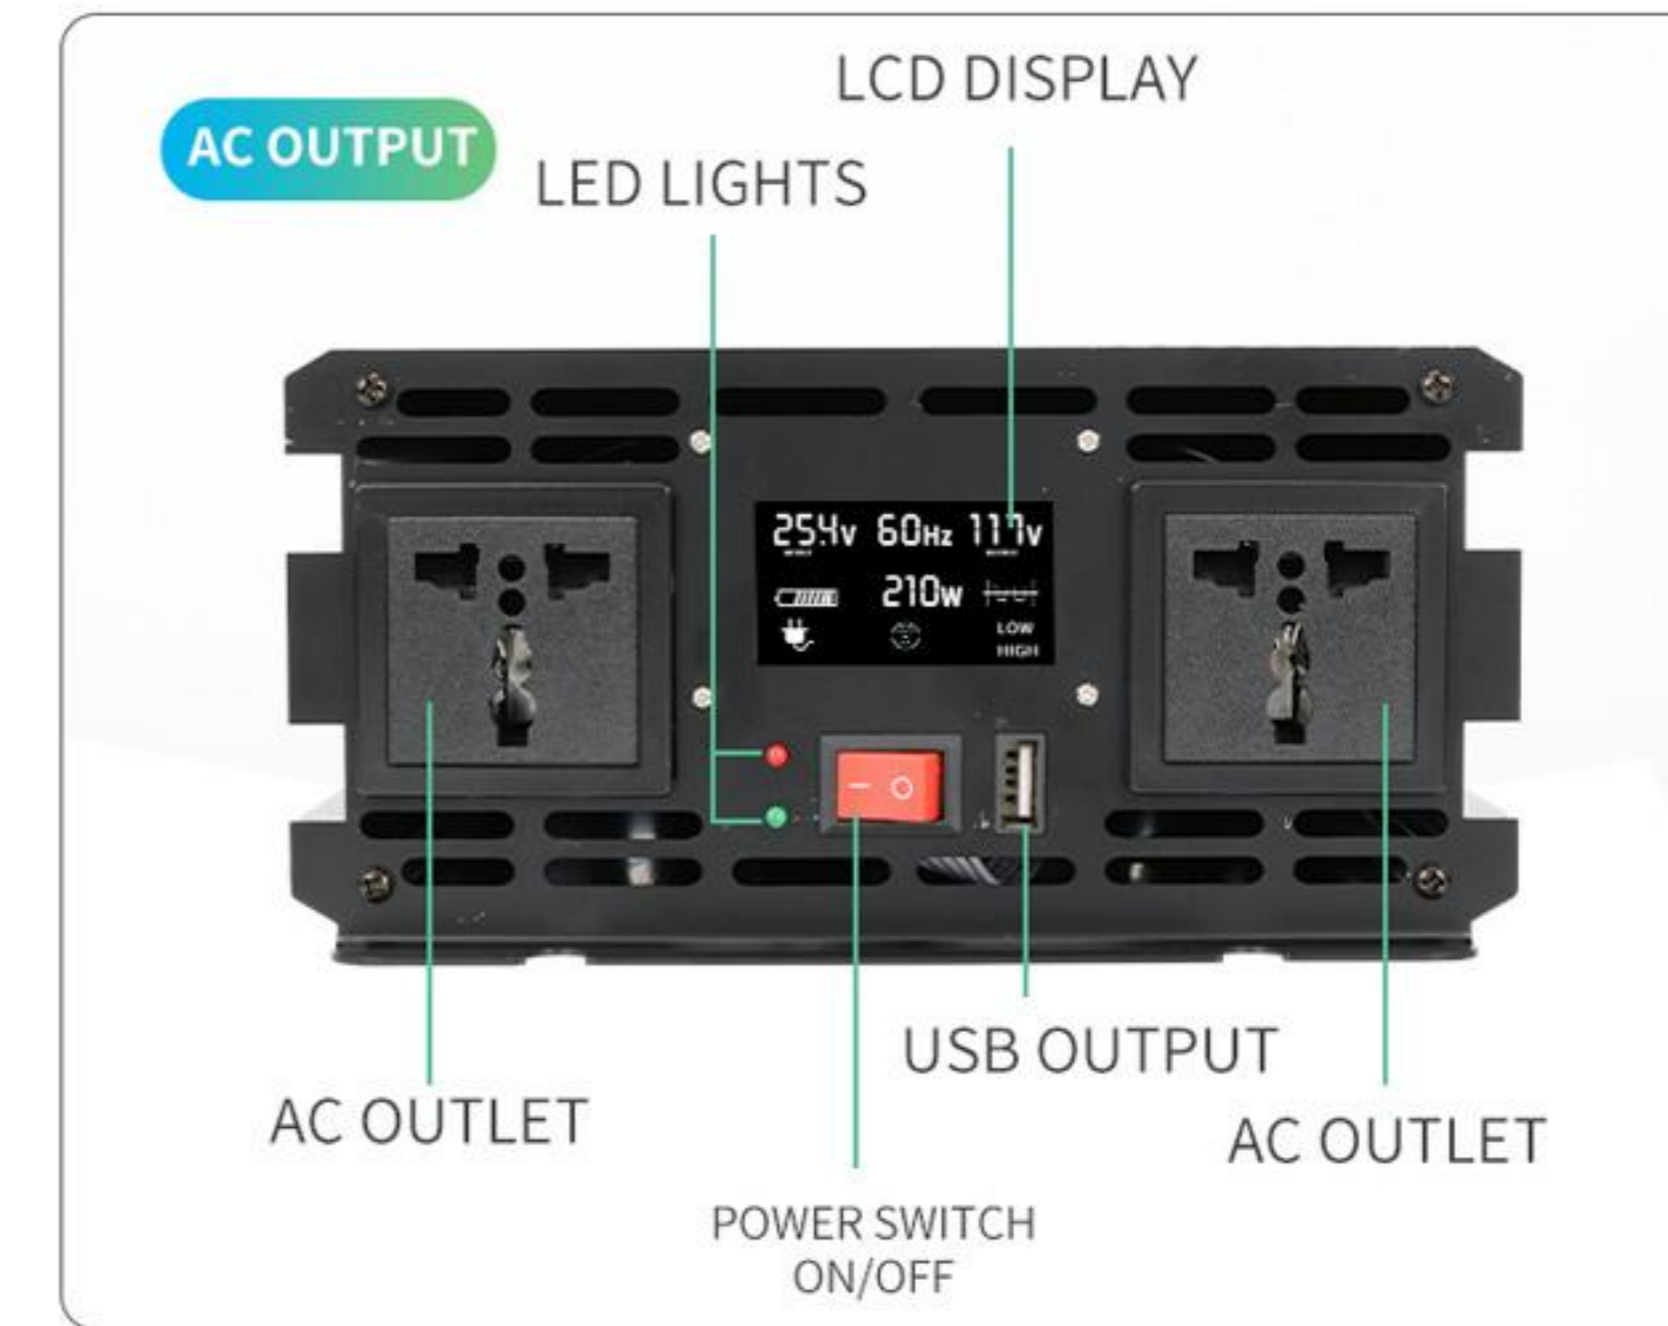

3000W

PICTURES

DETAILS

CONNECTION